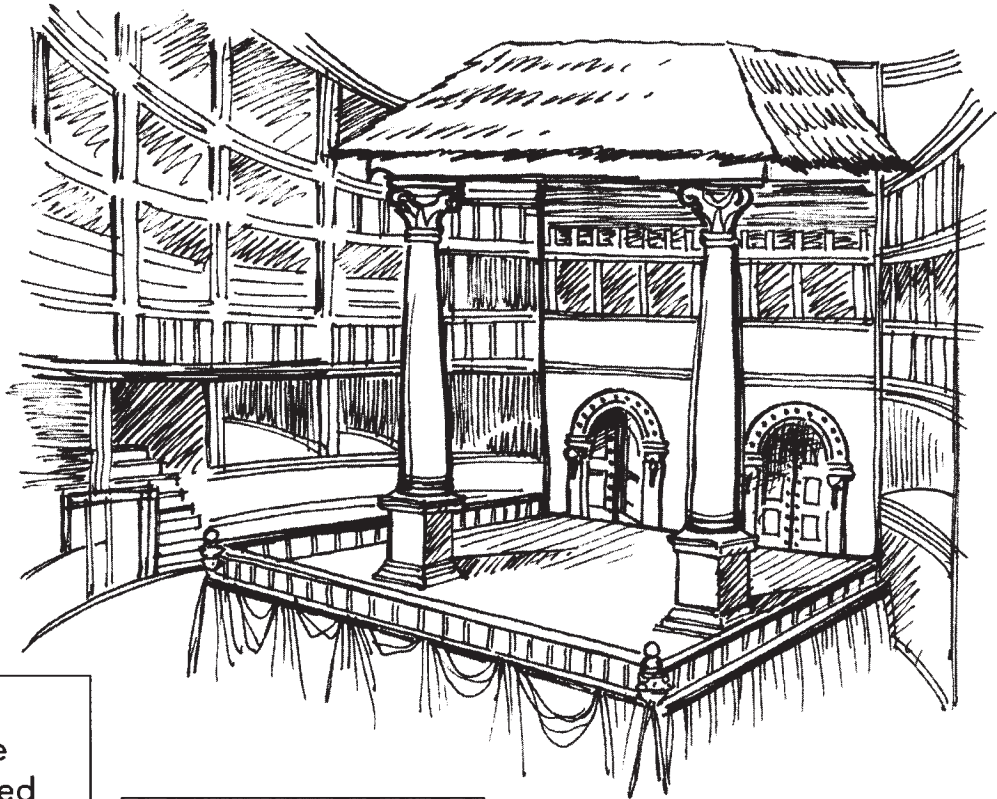

The Elizabethan Stage

Inside the Globe Theatre

What you would find at the Globe:

Open-Air Roof
Extra-Large Stage
Balcony
Groundlings
Trap Door
Elaborate Costumes
Gallery Seats

What's missing from the Globe:

Actresses
Scenery
Props
Restrooms
Intermission
Director

When a performance was scheduled flags were raised outside the theater—black for tragedy, white for comedy, and red for history.

In Shakespeare's time, women weren't allowed to act in public. Female roles were played by young boys.

The Groundlings were a tough bunch who acted like rowdy sports fans. They stood near the stage and threw apples and oranges at bad actors.

From *Teaching Shakespeare, Yes You Can!*

 SCHOLASTIC

<http://www.scholastic.com>