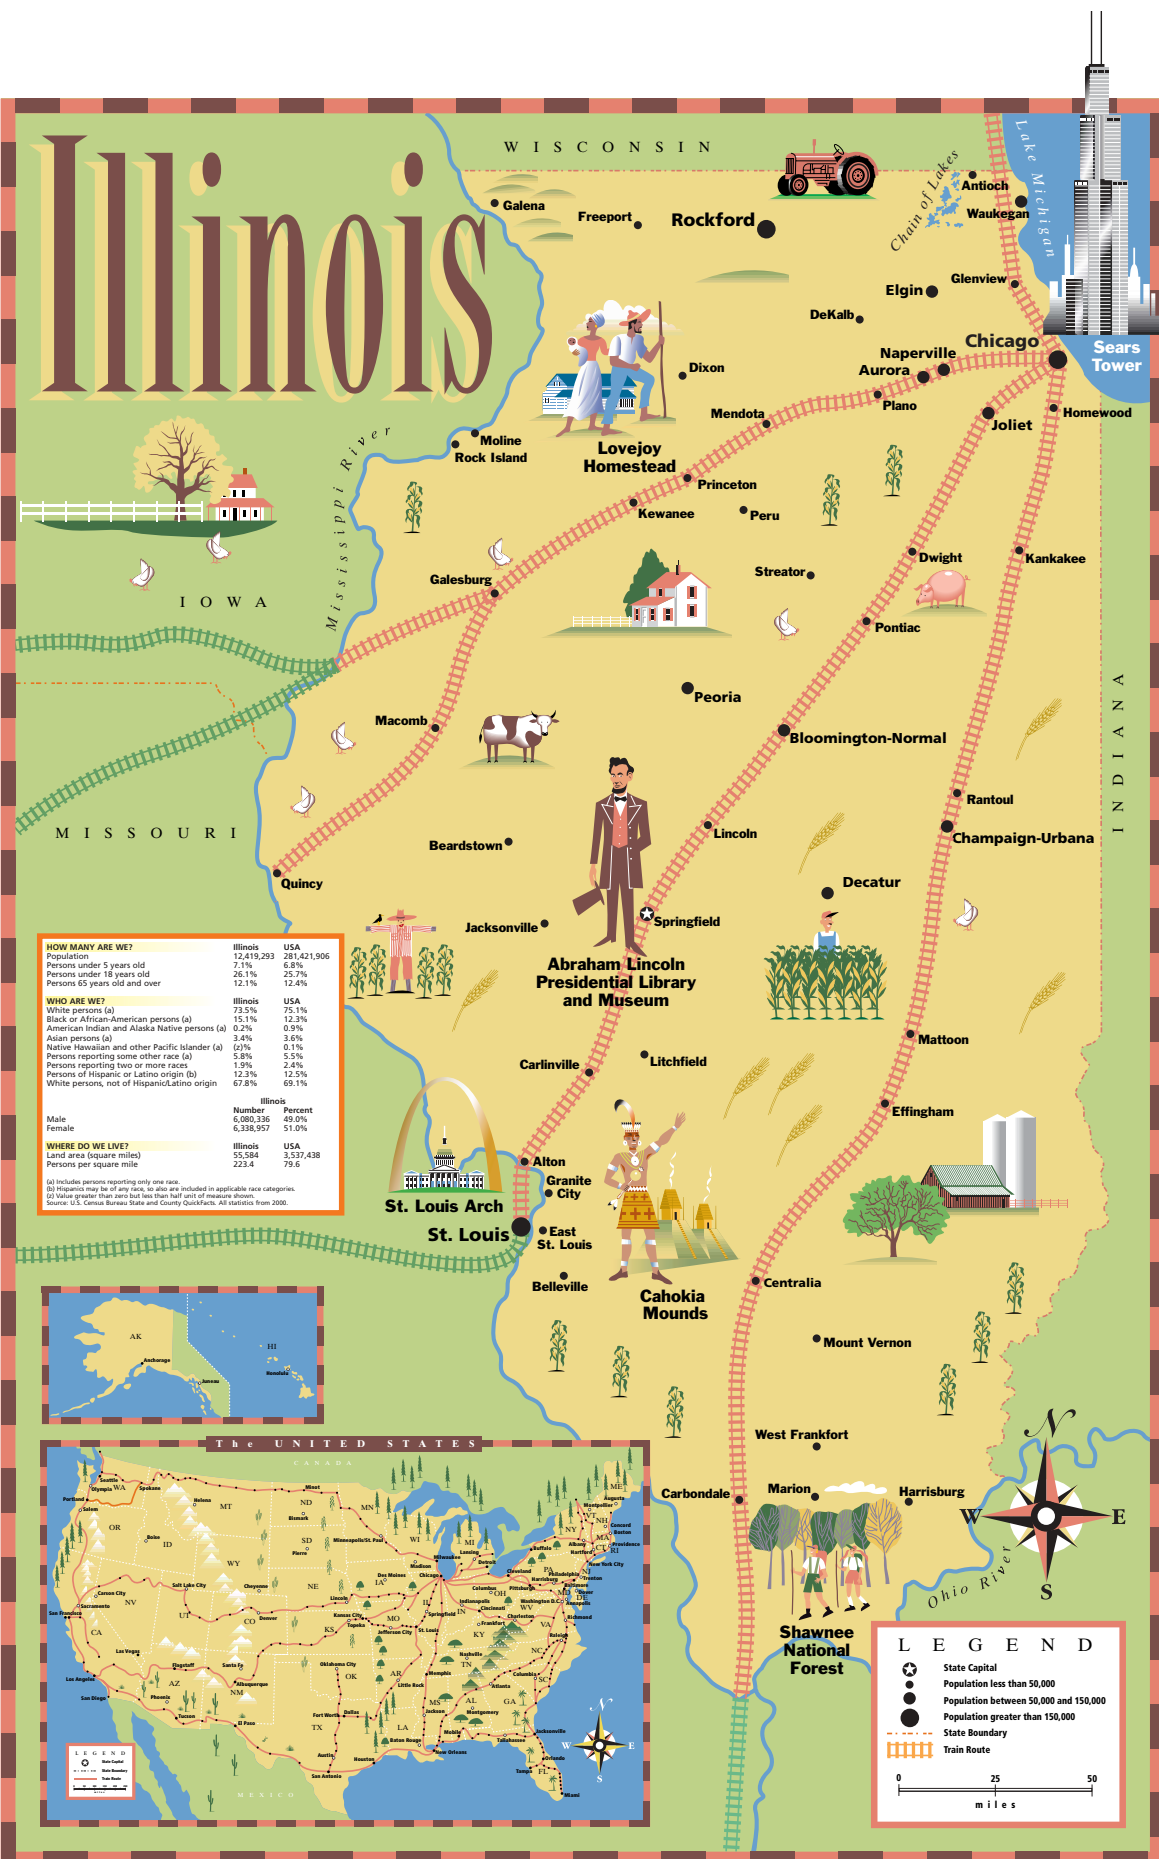

Illinois

LEGEND

- State Capital
- Population less than 50,000
- Population between 50,000 and 150,000
- Population greater than 150,000
- State Boundary
- Train Route

0 25 50 miles

Generously sponsored by